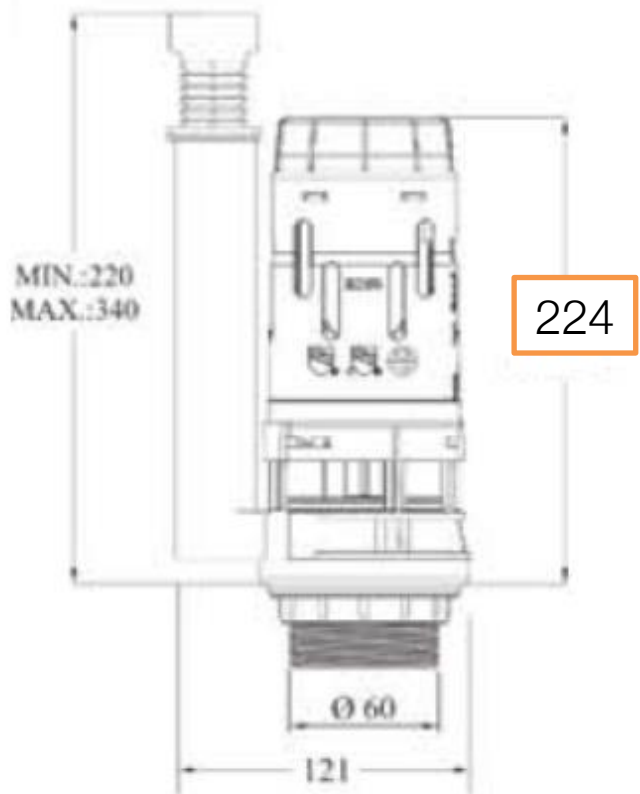

Schmied

PRODUCT SPECIFICATIONS

Dual Flush Valve

1.5 Inch Outlet For 2pc WC

Complete With Dual Flush Push Button

Button ZHC224

Button Diameter: 38mm

Installation Height: 224mm

TECHNICAL SPECIFICATIONS

A24265-M-1.5-2
Dual Flush Valve

ZHC224 Dual Push Flush Button

Unit in millimetres.