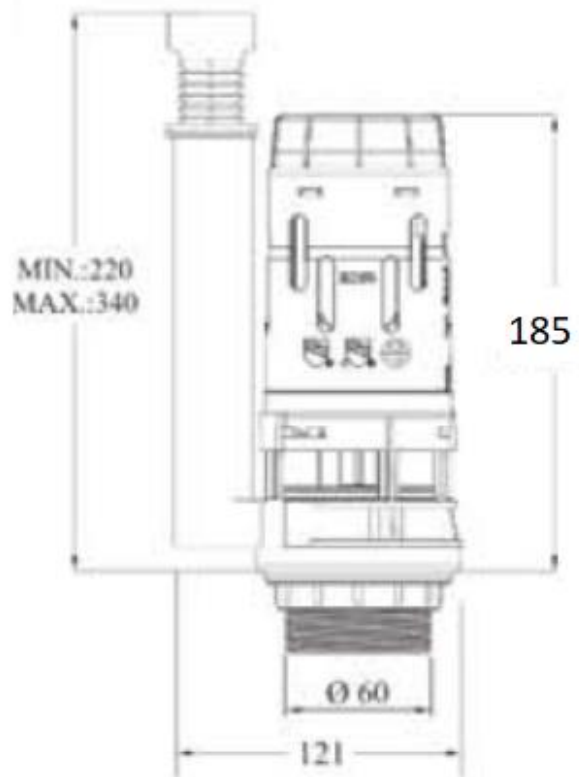

Schmied

PRODUCT SPECIFICATIONS

Dual Flush Valve

2 Inch Outlet For 1pc WC

Complete With Dual Flush Push
Button

Button ZHC224

Button Diameter: 38mm

Installation Height: 185mm

TECHNICAL SPECIFICATIONS

A24265-2-1
Dual Flush Valve

ZHC224 Dual Flush Push Button

Unit in millimetres.