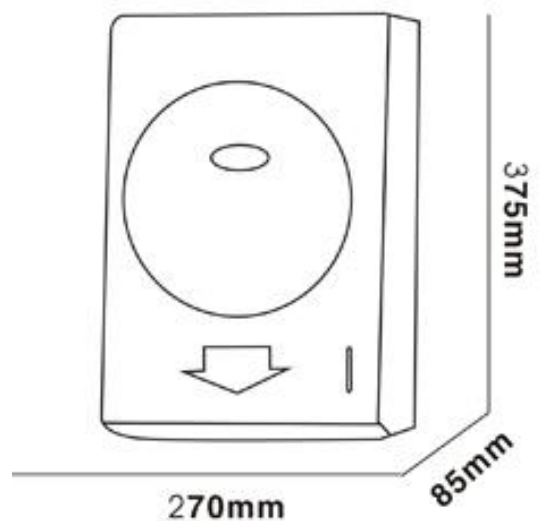

Schmied

- Lockable paper towel dispenser
- Compact , single sheets for controlled hygiene
- Level indicator windows
- Easy Installation

## PRODUCT SPECIFICATIONS

Dimension: L270 x W85 x H375

Material: ABS White

## TECHNICAL SPECIFICATIONS

*Unit in millimetres.*