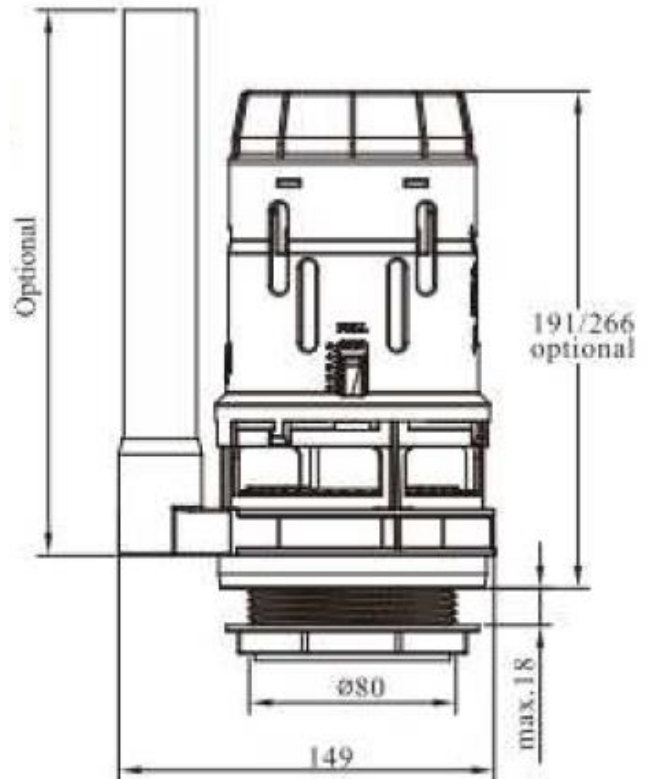

Schmied

**PRODUCT SPECIFICATIONS**

Dual Flush Valve  
3 Inch Outlet For 2pc WC  
Complete With Dual Flush Push  
Button

Button ZHC224  
Button Diameter: 38mm  
Installation Height: 191mm

**TECHNICAL SPECIFICATIONS**

A24265-3-2  
Dual Flush Valve

ZHC224 Dual Flush Push Button

Unit:mm

Unit in millimetres.