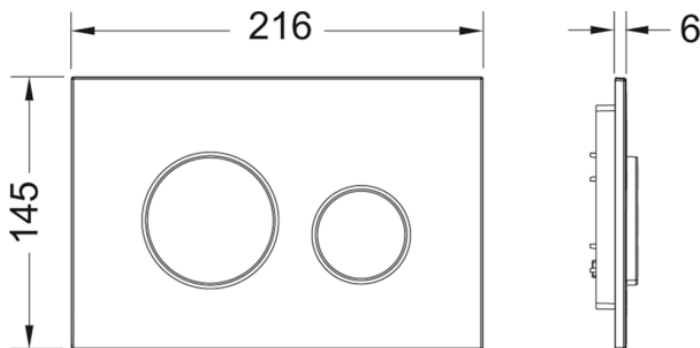

TECE close to you

9240625 Matt Chrome

TECEloop flush plates with dual-flush system are reduced to a minimum in their formal appearance. The different material and colour combinations of frames, buttons and the unique option of flush-mounted installation lead to expanded design opportunities.

Flush plate for TECE cisterns, for front or top actuation. Extremely flat plastic flush plate with two spring-mounted buttons.

TECHNICAL SPECIFICATIONS

Unit in millimetres.