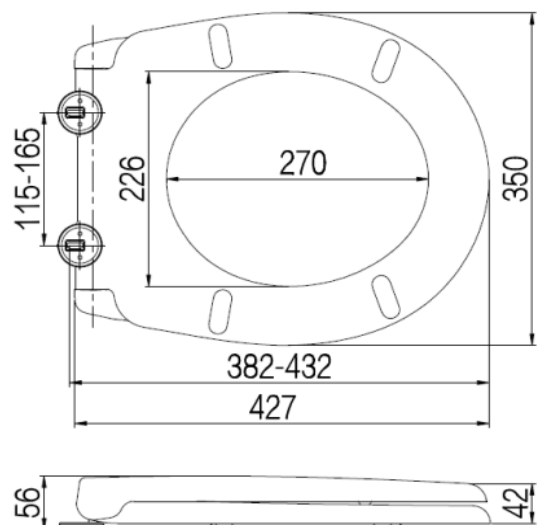

Schmied

- Quiet –close lid prevent slamming
- Slip resistant bumpers hold seat firmly in place
- Ergonomic Design for comfort
- Easy to clean

PRODUCT SPECIFICATIONS

Top Mount Soft Close

Material: Urea Formaldehyde Plastic

Colour: White

Dimension: 427mm x 350mm x 56mm

TECHNICAL SPECIFICATIONS

Unit in millimetres.