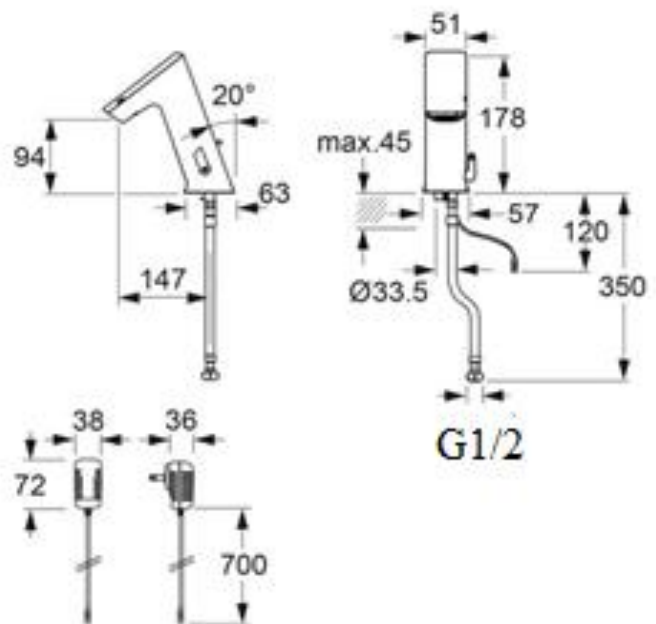

WATER EFFICIENCY

PRODUCT SPECIFICATIONS

162.108.11

Ultra Lavatory Faucet

G10 EXPERT Mixer

Solar Operated

Dimension: 178mm

163.108.11

Ultra Lavatory Faucet

G10 EXPERT Mixer

Solar Operated

Dimension: 252mm

TECHNICAL SPECIFICATIONS

Unit in millimetres.