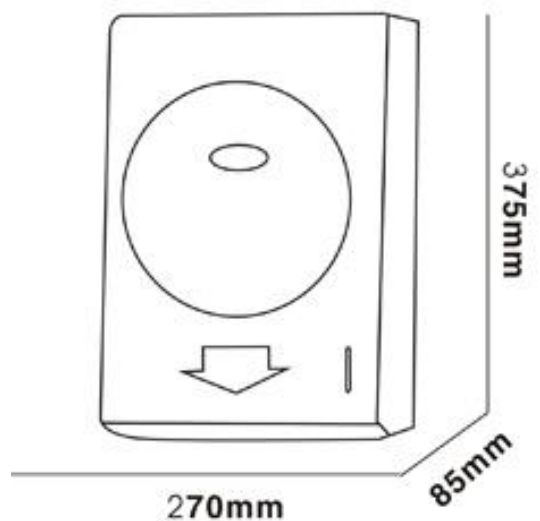

Schmied

- Lockable paper towel dispenser
- Compact , single sheets for controlled hygiene
- Level indicator windows
- Easy Installation

PRODUCT SPECIFICATIONS

Dimension: L270 x W85 x H375

Material: Clarity Brown

TECHNICAL SPECIFICATIONS

Unit in millimetres.