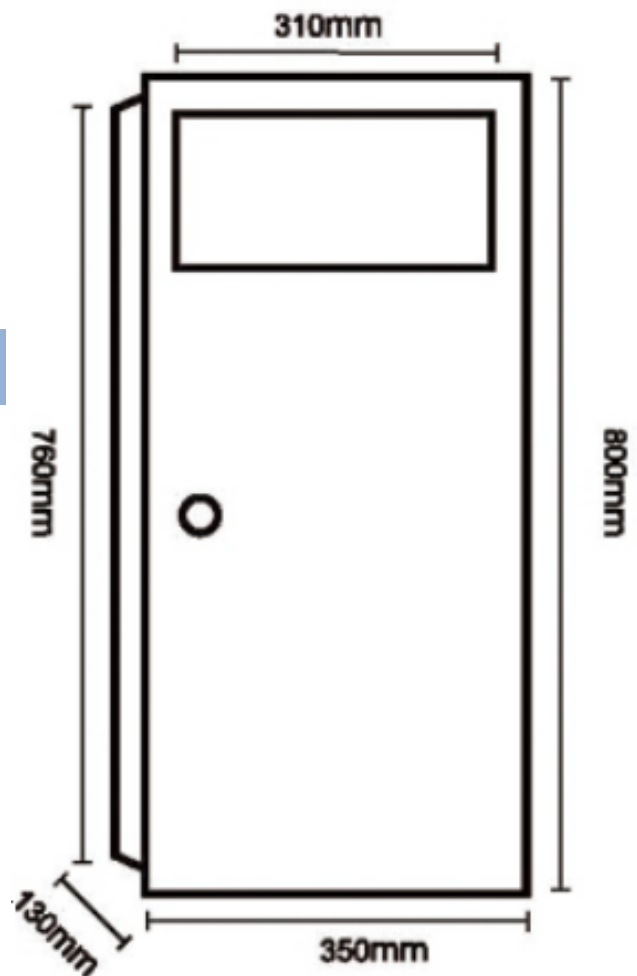

Schmied

PRODUCT SPECIFICATIONS

Dimension: 800 x 350 x 130mm

Material: Satin (Hairline)

TECHNICAL SPECIFICATIONS

Unit in millimetres.