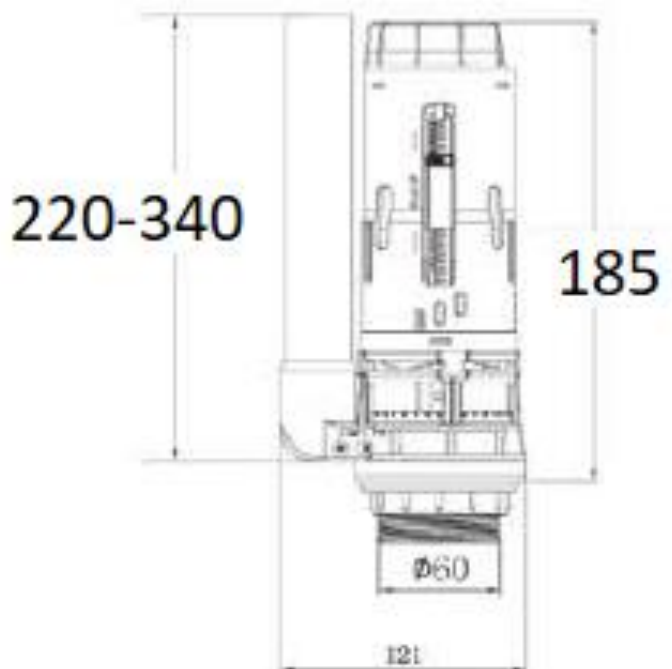

## PRODUCT SPECIFICATIONS

Complete With side lever flush

For Close-coupled WC

Installation Height : 220-340mm

## TECHNICAL SPECIFICATIONS

A2432650-2-2 Soft Touch  
Cable Dual Flush Valve

ZHC519 Lever Flush

*Unit in millimetres.*