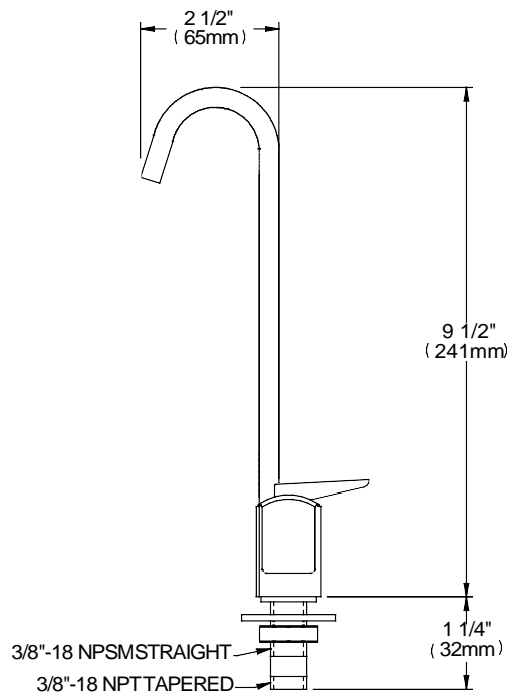

SPECIFICATIONS

GENERAL

LK1110 single water gooseneck glass filler, manufactured with lead-free material, plastic push lever control, 9-1/2" (241mm) high overall, 3/8" NPT connection. Ship Wt.1 lb. Glass filler is certified to NSF 61 and 372.

DIMENSIONS

Model LK1110

PARTS LIST

In keeping with our policy of continuing product improvement, Elkay reserves the right to change specification without notice. Please visit elkay.com for the most current version.