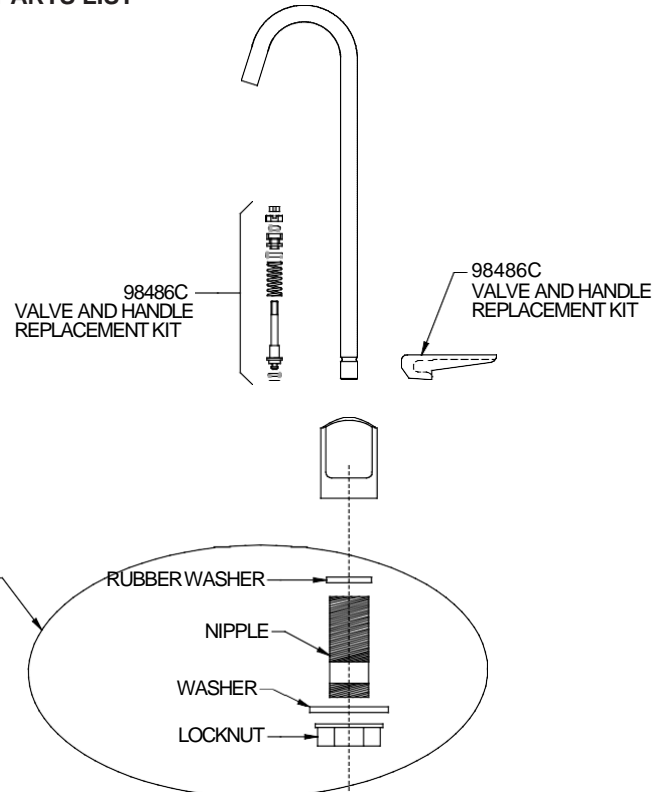

SPECIFICATIONS

GENERAL

LK1110 single water gooseneck glass filler, manufactured with lead-free material, plastic push lever control, 9-1/2" (241mm) high overall, 3/8" NPT connection. Ship Wt.1 lb. Glass filler is certified to NSF 61 and 372.

DIMENSIONS

Model LK1110

PARTS LIST

In keeping with our policy of continuing product improvement, Elkay reserves the right to change specification without notice. Please visit elkay.com for the most current version.