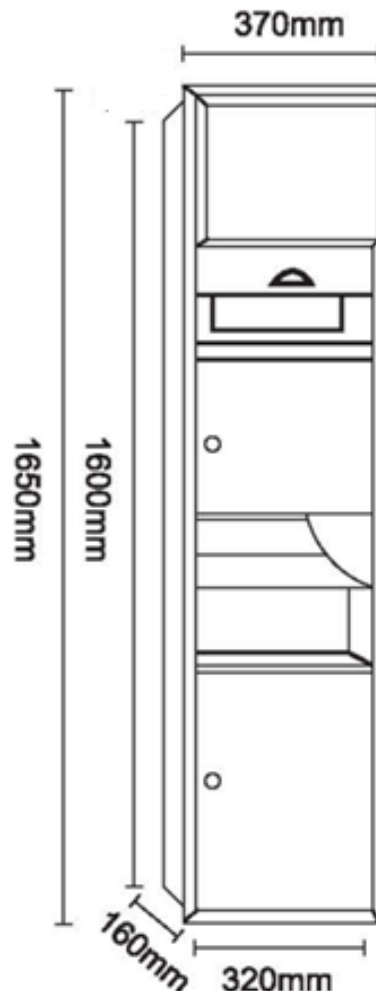

Schmied

PRODUCT SPECIFICATIONS

Material: Stainless Steel 304/ Surface
Satin

Dimension: 1650mm x 370mm x 160mm

TECHNICAL SPECIFICATIONS

- Hand Dryer with series motor
- Hot air temperature : 20 – 40degree Celsius.
- Motor Power : 550W
- Voltage : 220V-240V
- Frequency: 50HZ /60HZ
- Recessed design, easy installation and service via lockable doors

Unit in millimetres.