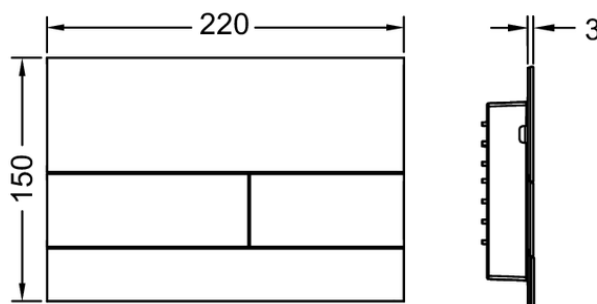

TECE close to you

Extra-flat structure and simple installation

Aesthetic with the option of flush-mounted installation

- Light and elegant thanks to the clearly structured surface
- Metal surface with extra-flat wall design
- Stainless steel surface with anti-fingerprint coating
- Toilet flush plate for dual-flush system
- Suitable for front or top actuation

9240830 Brushed Stainless Steel

9240833 Matt Black

TECHNICAL SPECIFICATIONS

Unit in millimetres.