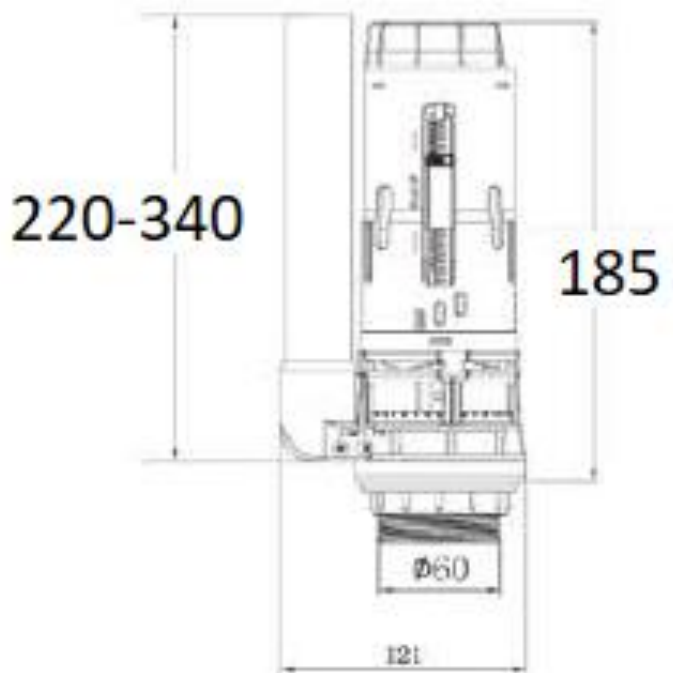

Schmied

PRODUCT SPECIFICATIONS

Complete With Push Button Used In
Top Or Side Push Button

For Close-coupled WC

Installation Height : 220-340mm

TECHNICAL SPECIFICATIONS

A2432650-2-2 Soft Touch
Cable Dual Flush Valve

ZHC230 Dual Flush Push Button

Unit in millimetres.