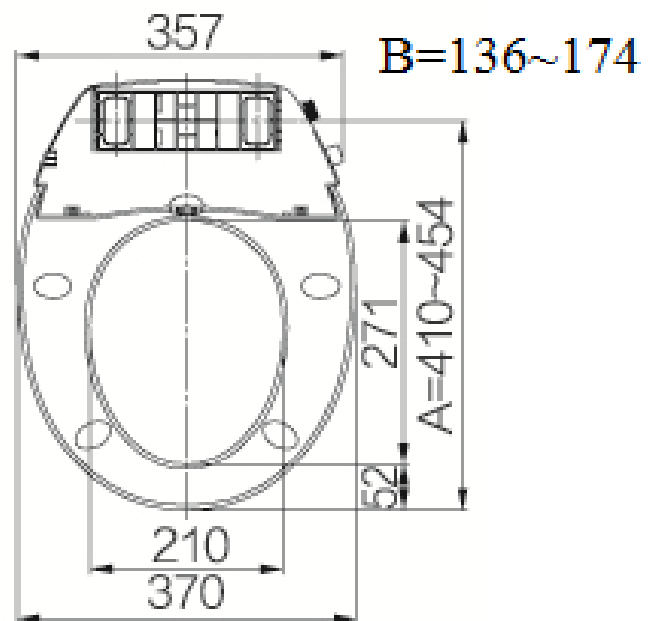

### TECHNICAL SPECIFICATIONS

### PRODUCT SPECIFICATIONS

Material: Solid Polypropylene Plastic

Shape : Oval Shape

Dimension: 410-454mm x 370mm

*Unit in millimetres.*