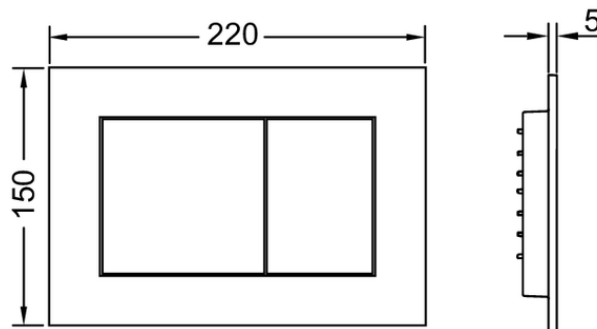

TECHNICAL SPECIFICATIONS