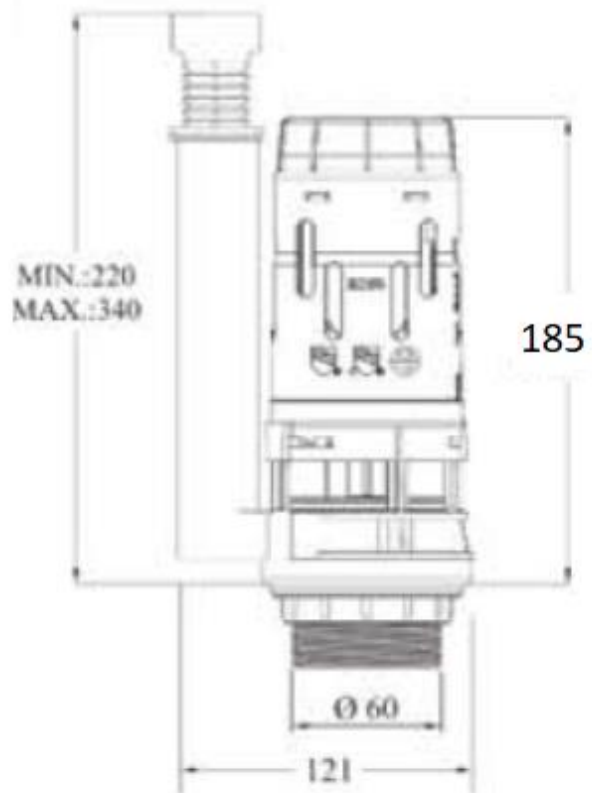

Schmied

PRODUCT SPECIFICATIONS

Dual Flush Valve

2 Inch Outlet For 2pc WC

Complete with touchless dual flushing
with manual flush

Button 38mm or 48mm

Installation Height: 185mm

Voltage: 6V 4xAA Battery

TECHNICAL SPECIFICATIONS

Waving hand
for half flush

Place your
hand for 2 sec
for full flush

Unit in millimetres.