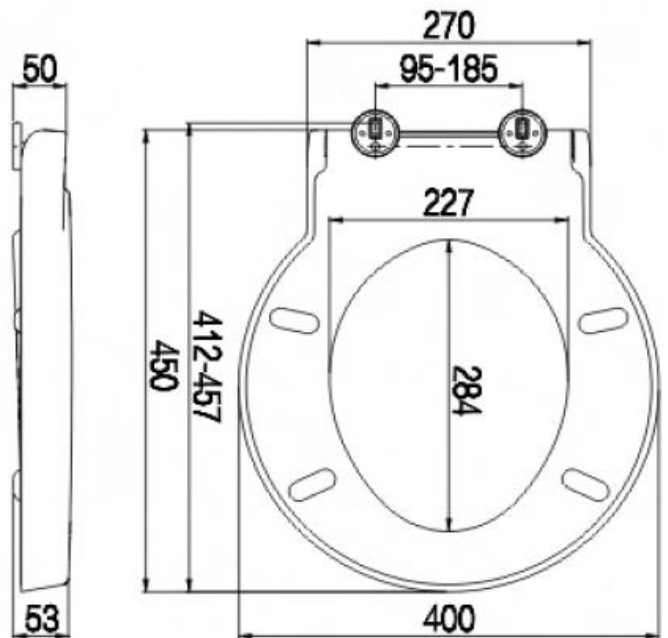

Schmied

- Sturdy plastic construction resists staining, chipping and fading
- Durable and anti-scratch
- Quiet –close lid prevent slamming
- Easy installation

PRODUCT SPECIFICATIONS

Top Mount Soft Close

Material: Urea Formaldehyde Plastic

Colour: White

Dimension: 400mm x 450mm x 53mm

TECHNICAL SPECIFICATIONS

Suitable for Duravit Starck 1

Unit in millimetres.