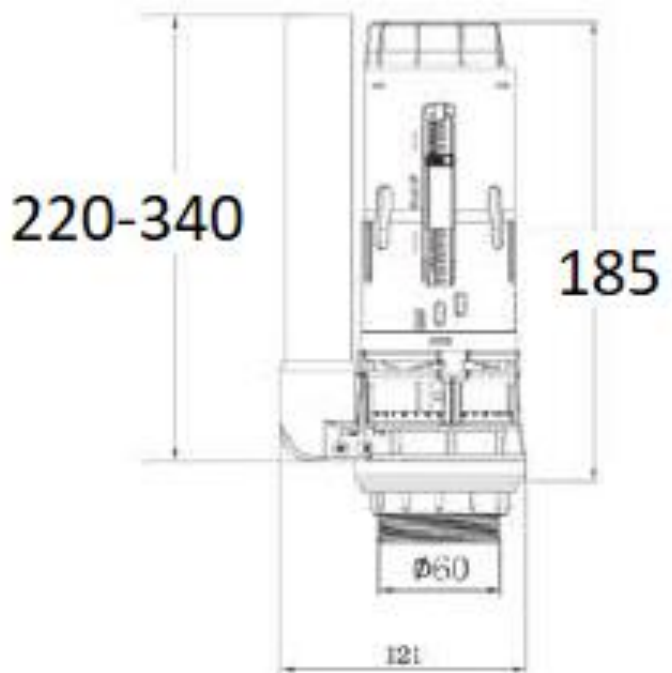

Schmied

A2432650-2-1 Soft Touch
Cable Dual Flush Valve

ZHC230 Dual Flush Push Button

PRODUCT SPECIFICATIONS

Complete With Push Button Used In
Top Or Side Push Button

For Close-coupled WC

Installation Height : 220-340mm

TECHNICAL SPECIFICATIONS

Unit in millimetres.