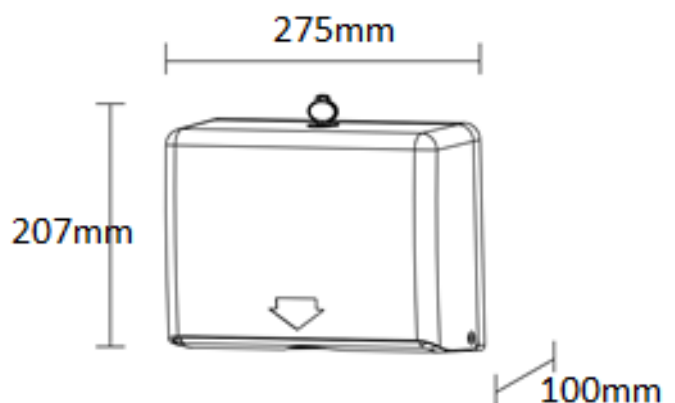

Schmied

- Lockable paper towel dispenser
- Compact , single sheets for controlled hygiene
- Level indicator windows
- Easy Installation

### PRODUCT SPECIFICATIONS

Dimension: L275 x W100 x H207

Material: ABS White

### TECHNICAL SPECIFICATIONS

*Unit in millimetres.*