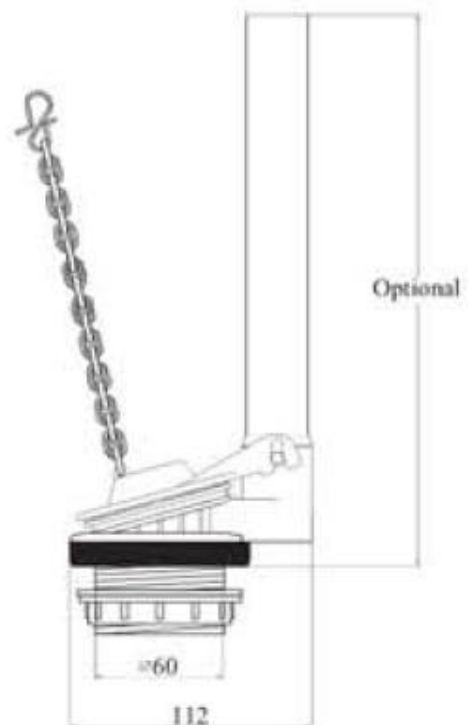

Schmied

A2101-2-1
Flapper Single Flush Valve

Single Flush Push Button

PRODUCT SPECIFICATIONS

One-piece WC

Complete With Single Flush Push

Button 38mm

TECHNICAL SPECIFICATIONS

Unit in millimetres.