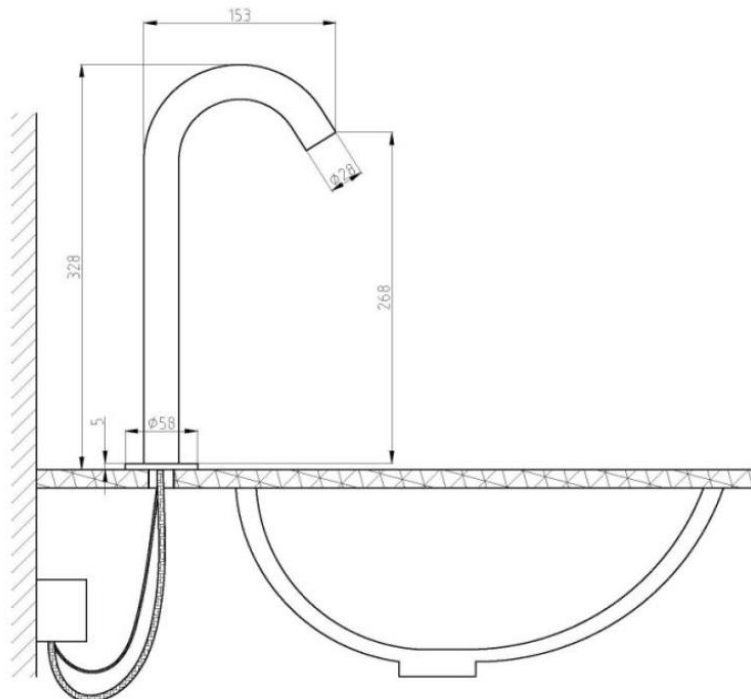

WATER EFFICIENCY

PRODUCT SPECIFICATIONS

Dimension:

328mm x 153mm x 58mm

Flow Rate: 1.7L~3.8L/ min

TECHNICAL SPECIFICATIONS

Unit in millimetres.