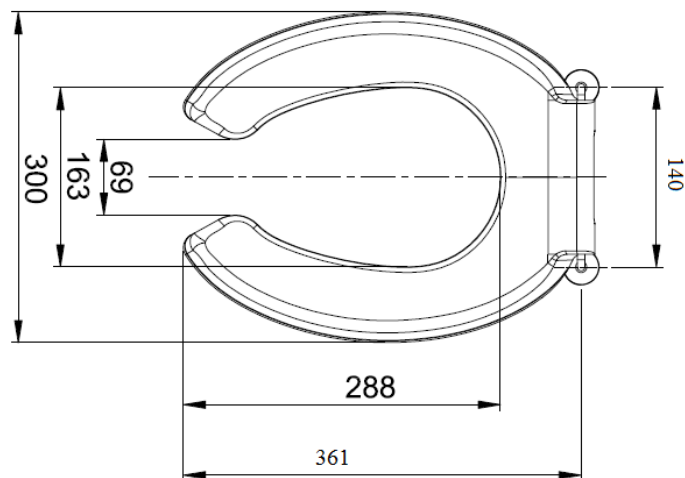

Schmied

- Single flap open front commonly found in pre-schools, kindergarten, other entry level schools and junior public washrooms.
- Stainless steel hinges

PRODUCT SPECIFICATIONS

Colour: White

Dimension: 363.5mm x 302mm x 39mm

TECHNICAL SPECIFICATIONS

Unit in millimetres.