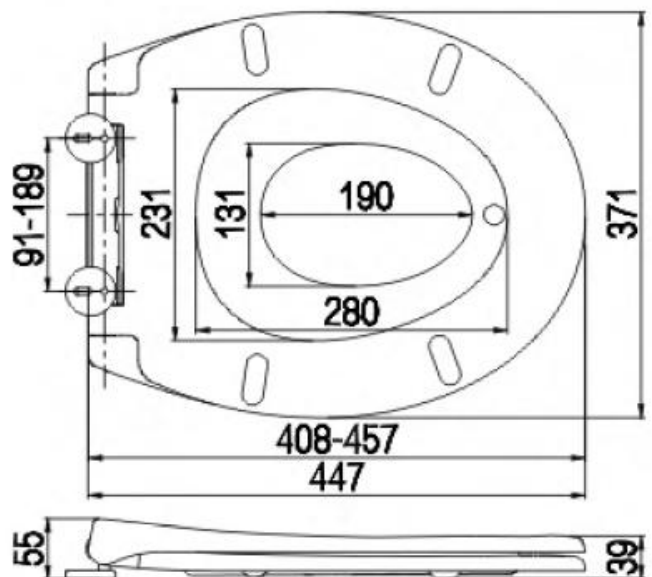

Schmied

- This family seat and cover has a clip which secures child seat inside lid when not in use.
- Child seat can be removed to become a normal seat

TECHNICAL SPECIFICATIONS

PRODUCT SPECIFICATIONS

Top Mounted Soft Close

Material: Solid Polypropylene Plastic

Colour: White

Dimension: 447mm x 371mm x 39mm

Unit in millimetres.