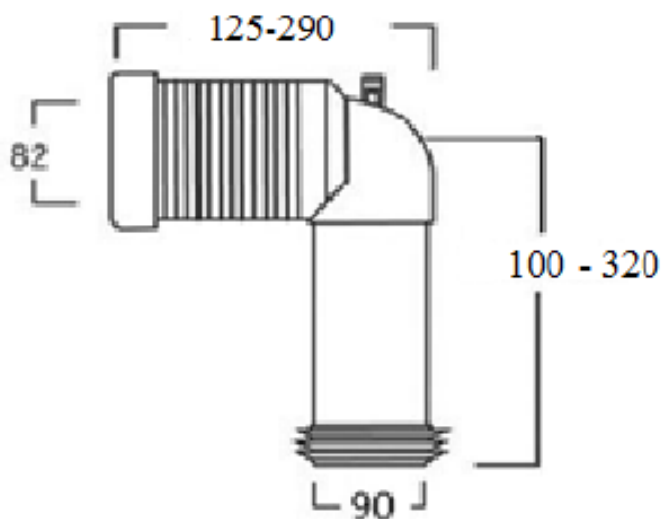

Schmied

PRODUCT SPECIFICATIONS

P-S connector for P Trap WC use to connect to floor trap.

Material: PVC

TECHNICAL SPECIFICATIONS

Unit in millimetres.