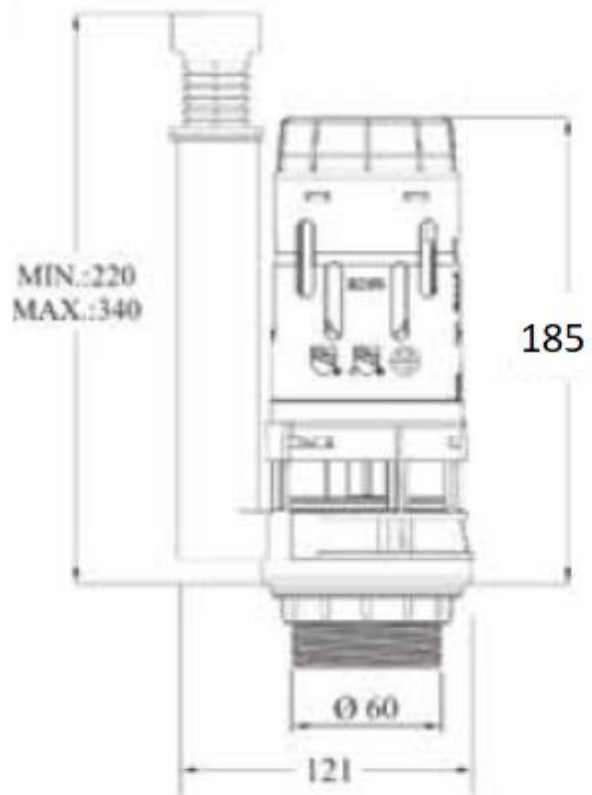

Schmied

PRODUCT SPECIFICATIONS

Dual Flush Valve

2 Inch Outlet For 2pc WC

Complete With Dual Flush Push Button

Button ZHC224

Button Diameter: 38mm

Installation Height: 185mm

TECHNICAL SPECIFICATIONS

A24265-2-2
Dual Flush Valve

ZHC224 Dual Push Flush Button

Unit in millimetres.