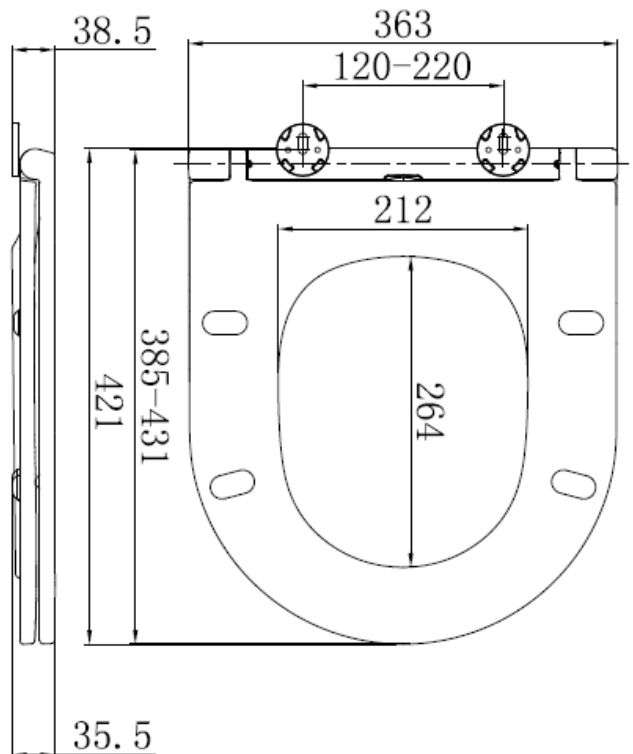

## PRODUCT SPECIFICATIONS

Top Mount Soft Close

Material: Urea Formaldehyde Plastic

Colour: White

Dimension: 363 x 421 x 38.5mm

## TECHNICAL SPECIFICATIONS

*Unit in millimetres.*