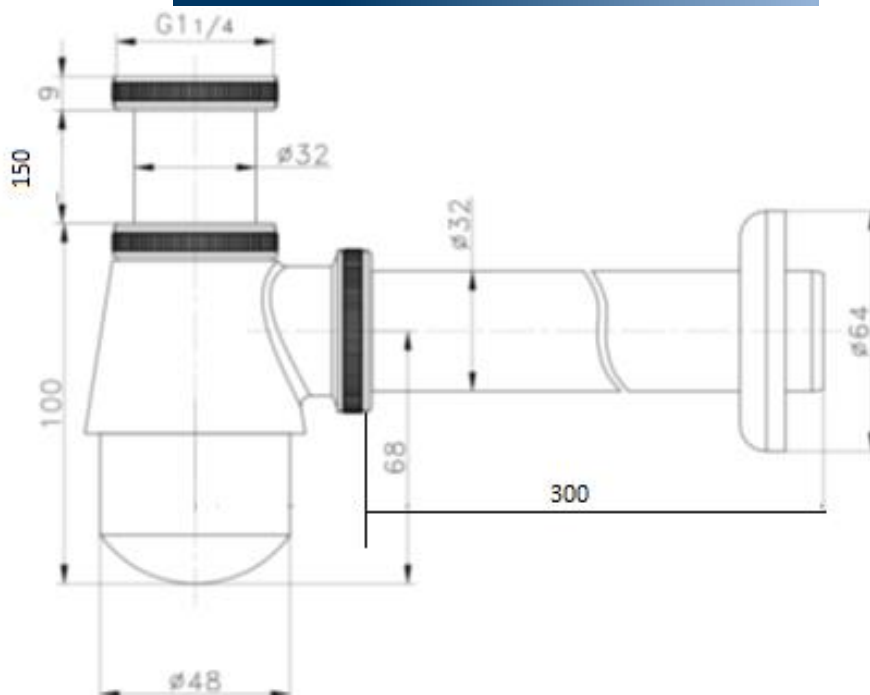

Schmied

PRODUCT SPECIFICATIONS

Material: Chrome Plated Brass

Installation: Wall Mount

Inlet pipe: 150mm Outlet pipe : 300mm

TECHNICAL SPECIFICATIONS

Unit in millimetres.