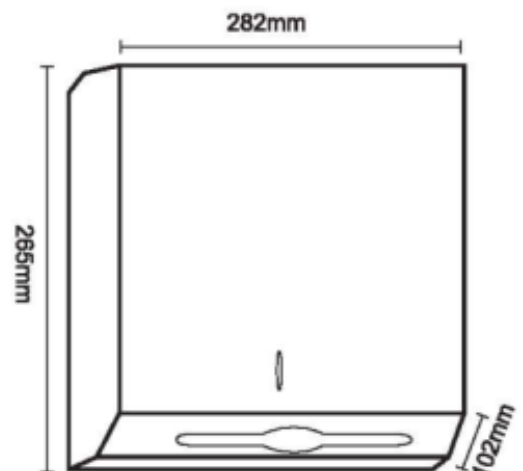

## PRODUCT SPECIFICATIONS

Dimension: 265mm x 282mm x 102mm

Material: Satin 304 Stainless steel

## TECHNICAL SPECIFICATIONS

*Unit in millimetres.*