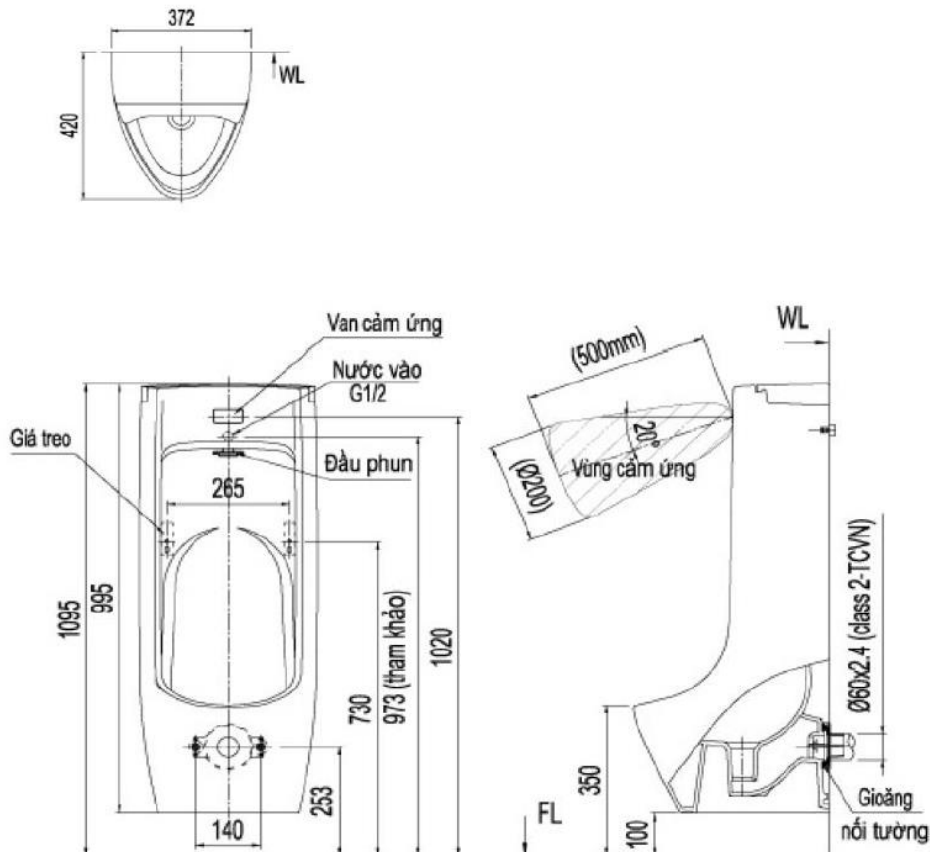

**Model:** AWU-500V/BW1  
**Brand:** INAX  
**Origin:** JAPAN

## Specifications

### Description

Wall Hung Urinal with integrated urinal sensor flush valve , 230V

## TECHNICAL SPECIFICATIONS

Unit in millimetres.