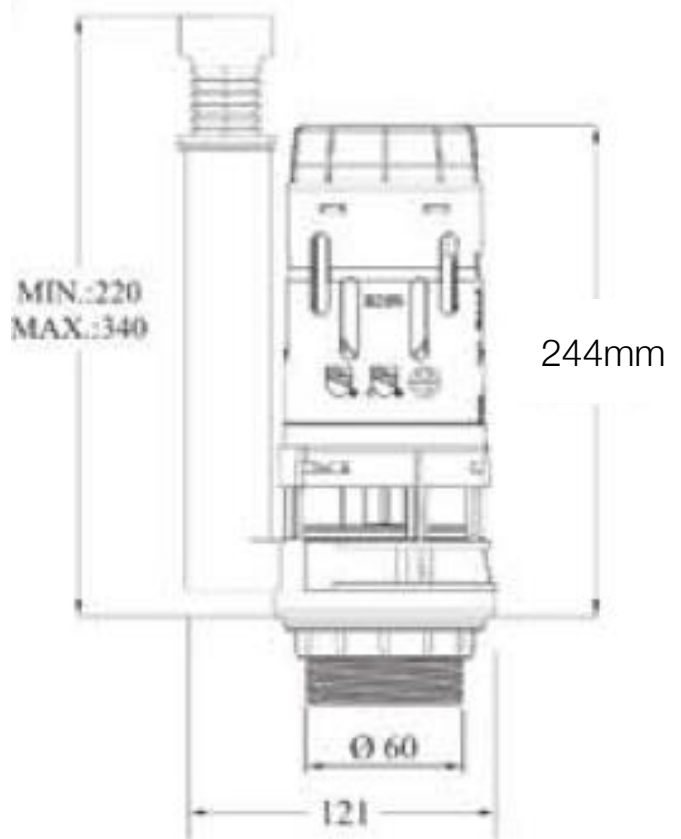

Schmied

A241265-M-2-2 Dual Flush Valve

ZHC224 Dual Flush Button

PRODUCT SPECIFICATIONS

Dual Flush Valve

1.5 Inch Outlet For 2pc WC

Complete With Dual Flush Push Button

Installation Height: 224mm

Button ZHC224

Button Diameter: 38mm

TECHNICAL SPECIFICATIONS

Unit in millimetres.