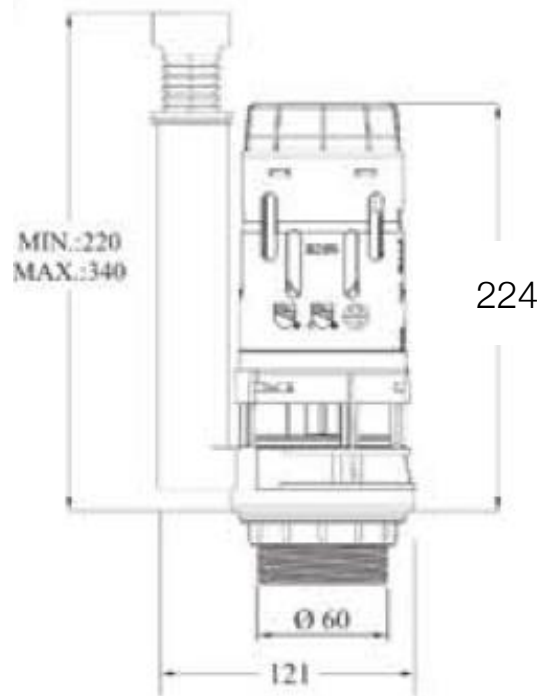

Schmied

PRODUCT SPECIFICATIONS

Dual Flush Valve

2 Inch Outlet For 1pc WC

Complete With Dual Flush Push
Button

Button ZHC224

Button Diameter: 38mm

Installation Height: 224mm

TECHNICAL SPECIFICATIONS

A241265—M-2-1

Dual Flush Valve

ZHC224 Dual Flush Push Button

Unit in millimetres.