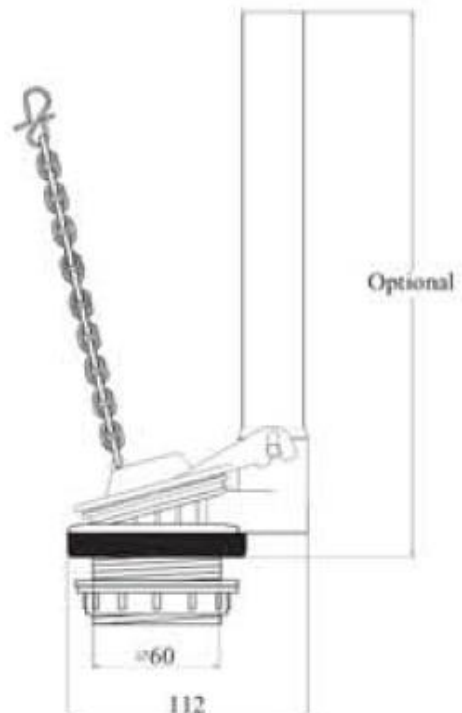

Schmied

A2101-2-2

Flapper Single Flush Valve

Single Flush Push Button

## PRODUCT SPECIFICATIONS

For closed coupled

Complete With Single Flush Push

Button 38mm

## TECHNICAL SPECIFICATIONS

*Unit in millimetres.*