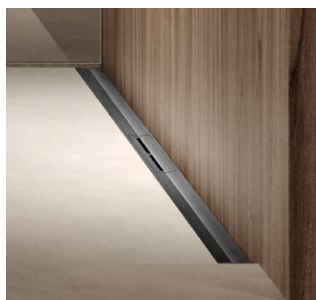

TECE
close to you

ADD REFINED TOUCHES

New PVD surface finishes
for toilet flush plate and
shower profile

NEW

TECE

IN PERFECT HARMONY

Gone are the days when chrome and stainless steel were the only options in the bathroom. New refined surfaces are finding their way into the world of fittings and accessories. Combined with wall claddings, ceramics and textiles they create a high-quality bathroom ambience of character. These looks can now be consistently combined - with the current TECE surface finishes for toilet flush plate and shower profile in Gold Optic, Red Gold and Black Chrome.

“Truly good design is more than just pure optics – it shows in the details. The consistent coordination of all elements ensures quality that lasts.”

1

- 1 TECESquare metal toilet flush plate in Brushed Black Chrome
- 2 TECEdrainprofile shower profile in Brushed Black Chrome

Highly refined.

The visible stainless steel parts of TECESquare metal and TECEdrainprofile are finished with PVD technology*. With a result that is clear to see:

The coated surfaces are of excellent colour quality and shine and are highly resistant to abrasion and scratches.

A touch of luxury: Our Gold Optic surface finish adds warmth and exclusive elegance to the room.

The new surface finishes for the TECESquare and TECEdrainprofile ranges are available in three modern tones, in both polished and brushed versions.