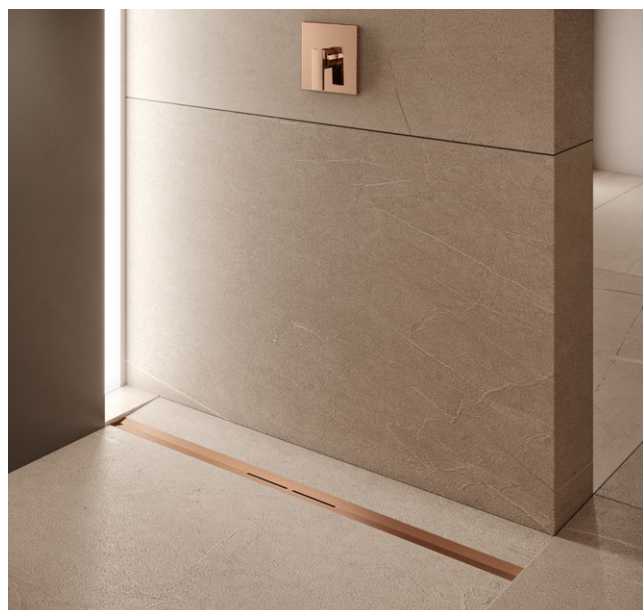

Red Gold is our homage to the modern feminine style in which reserved elegance and a confident appearance is not a contradiction.

Soft visuals, strong surface:
The surfaces finished with PVD are especially durable and scratch-proof and guarantee outstanding colour quality and shine.