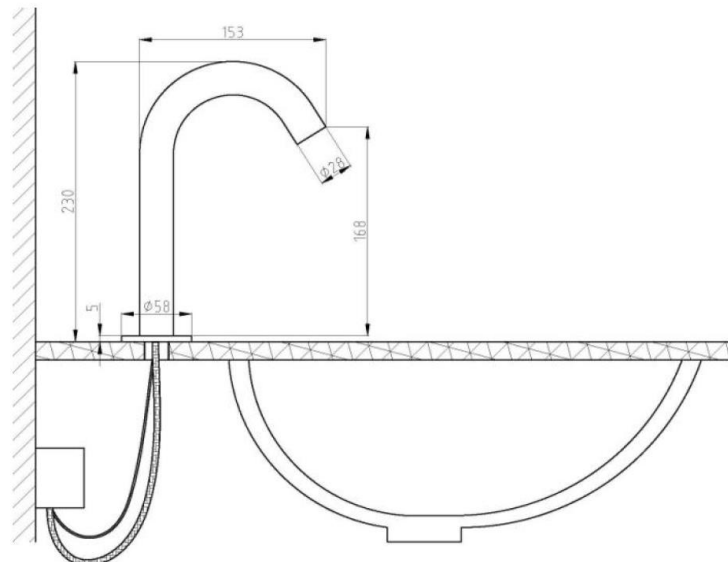

## WATER EFFICIENCY

## PRODUCT SPECIFICATIONS

Dimension:

230mm x 153mm x 58mm

Flow Rate: 1.7L~3.8L/ min

## TECHNICAL SPECIFICATIONS

*Unit in millimetres.*