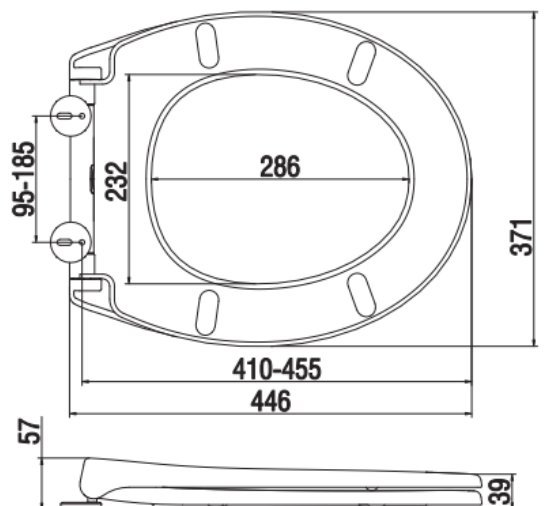

## PRODUCT SPECIFICATIONS

Top Mounted Soft Close

Material: Solid Polypropylene Plastic

Colour: White

Dimension: 446mm x 371mm x 57mm

## TECHNICAL SPECIFICATIONS

*Unit in millimetres.*