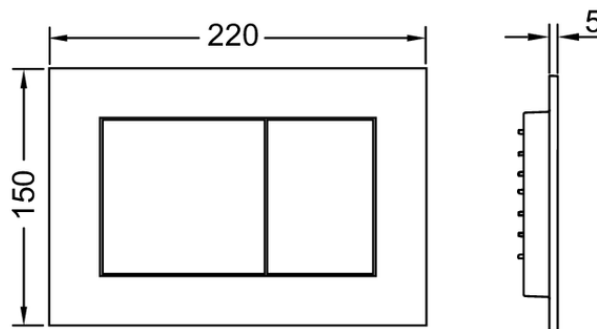

- Very flat plastic flush plate
- Clear rectangular design
- Proven dual-flush system
- Can be installed flush with the toilet installation frames to flush to the wall
- Suitable for front or top actuation

9240402 Matt Chrome

9240403 Black

TECHNICAL SPECIFICATIONS

Unit in millimetres.