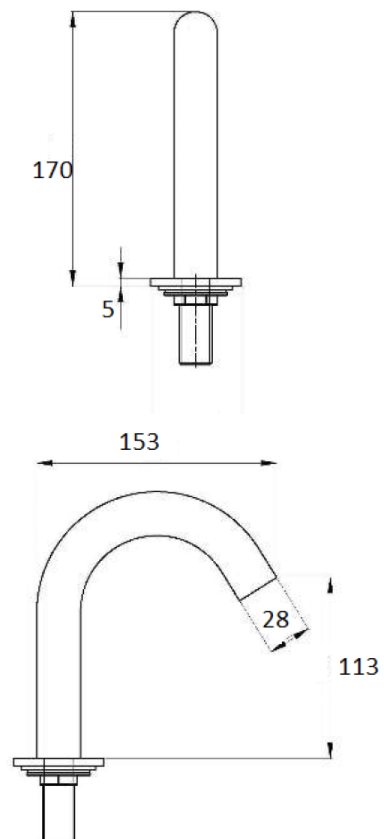

WATER EFFICIENCY

PRODUCT SPECIFICATIONS

Dimension:

170mm x 153mm x 58mm

Flow Rate: 1.7L~3.8L/ min

Batteries: 4 AA batteries

TECHNICAL SPECIFICATIONS

Unit in millimetres.