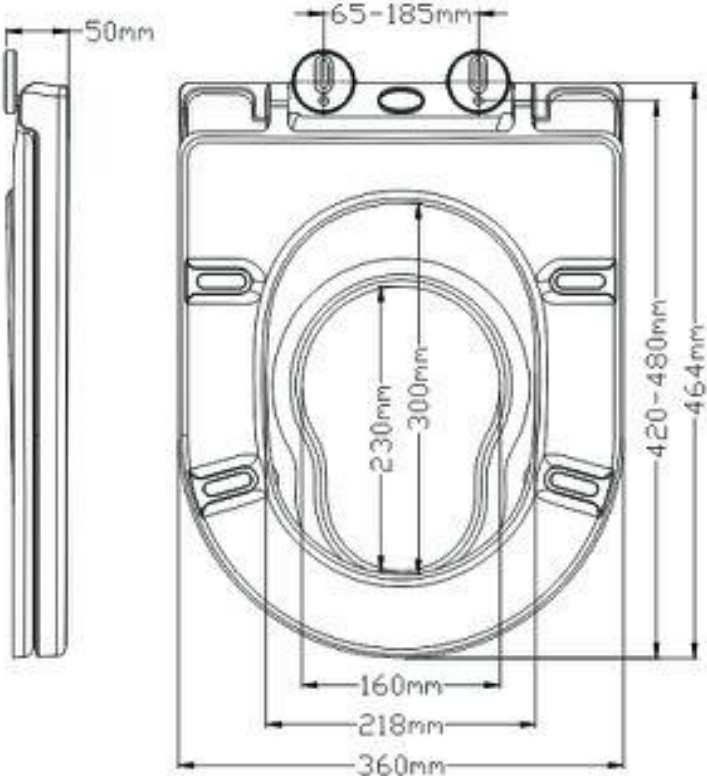

PRODUCT SPECIFICATIONS

Material: Urea

Dimension: 360 x 464 x 50mm

Unit in millimetres.