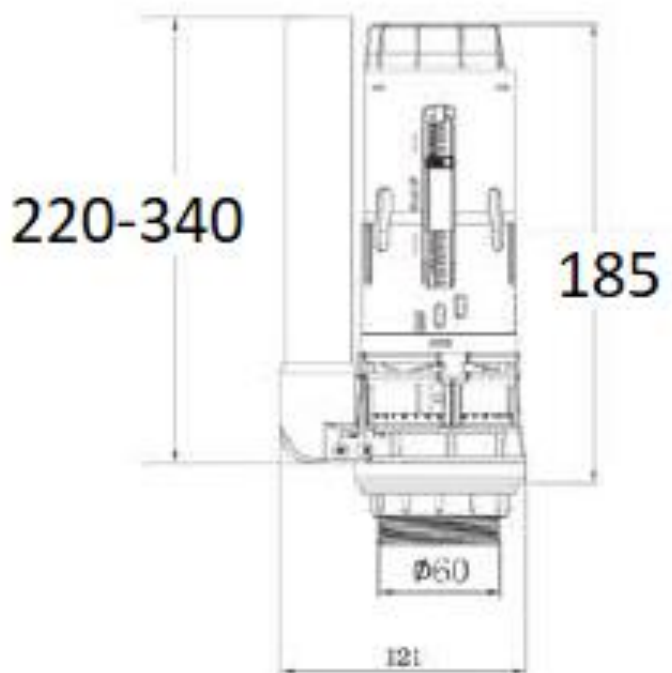

Schmied

PRODUCT SPECIFICATIONS

Complete With side lever flush

For Close-coupled WC

Installation Height : 220-340mm

TECHNICAL SPECIFICATIONS

A2432650-2-1 Soft Touch
Cable Dual Flush Valve

ZHC519 Lever Flush

Unit in millimetres.