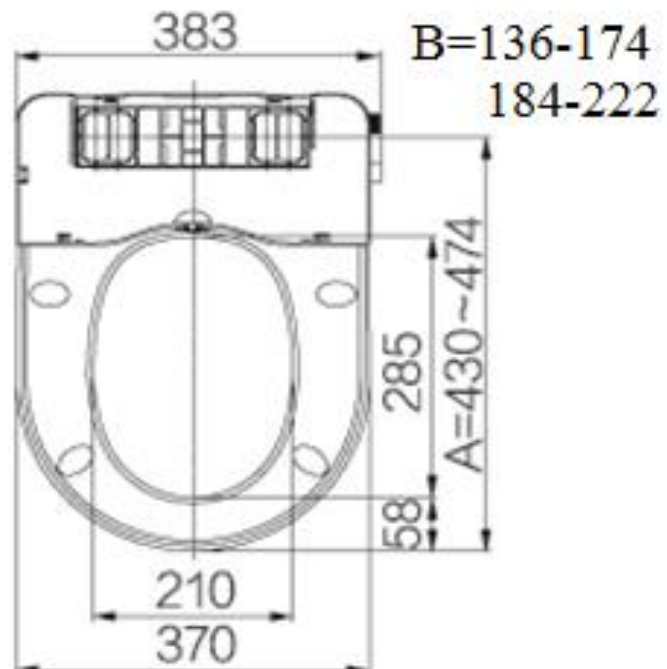

# Schmied

- Requires no electricity
- Simple one lever control system
- Affordable bidet seat
- Nozzle has self cleaning feature that clean nozzle before and after use
- Antibacterial nozzle resin material for nozzle.
- Thickness:60mm
- Water Flow range: 750-1200ml/min in 0.18 static pressure.
- Static Pressure: 0.07 -0.8Mpa
- Dynamic Pressure: 0.05 -0.6Mpa

## TECHNICAL SPECIFICATIONS

## PRODUCT SPECIFICATIONS

Material: Solid Polypropylene Plastic

Shape: U Shape

Come with both hinges

136-174mm and 184-222mm

Dimension: 430-474mm x 370mm

*Unit in millimetres.*