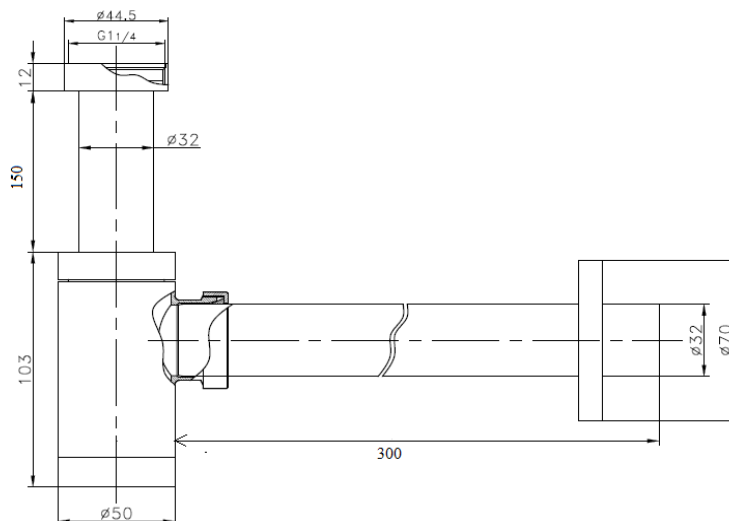

### PRODUCT SPECIFICATIONS

Size: 265mm x 50mm x 350mm

Material: Chrome Plated Brass

Installation: Wall Mount

Inlet pipe :150mm outlet pipe: 300mm

### TECHNICAL SPECIFICATIONS

Unit in millimetres.