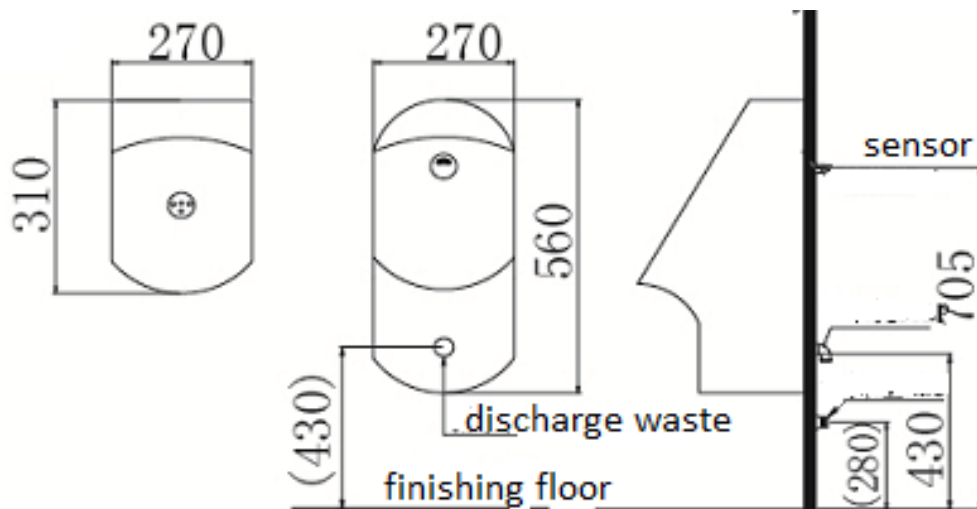

U-117-I Integrated urinal sensor flush valve (AC & DC)

Schmied

Dimension: 500 x 270 310mm

TECHNICAL SPECIFICATIONS

Back discharge

Unit in millimetres.