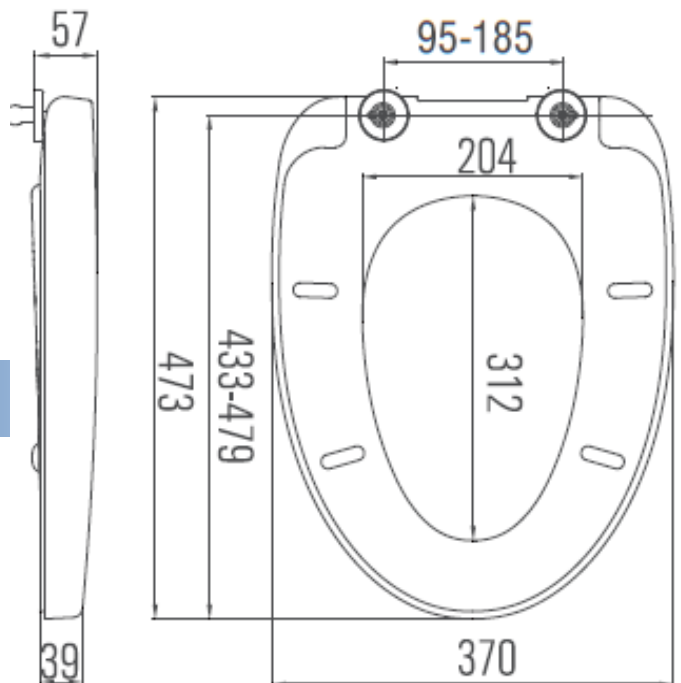

Schmied

- Sturdy plastic construction resists staining, chipping and fading
- Durable and anti-scratch
- Quiet –close lid prevent slamming
- Easy installation

PRODUCT SPECIFICATIONS

Top Mount Soft Close

Material: Urea Formaldehyde Plastic

Colour: White

Dimension: 473mm x 370mm x 57mm

TECHNICAL SPECIFICATIONS

Unit in millimetres.