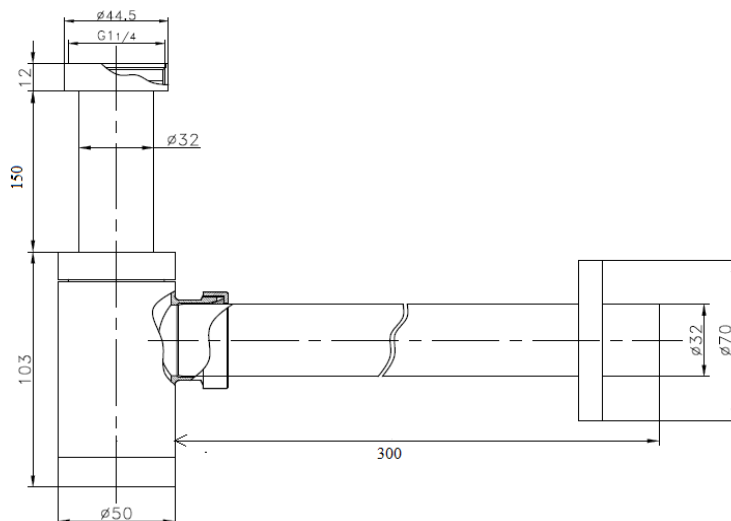

## PRODUCT SPECIFICATIONS

Size: 265mm x 50mm x 350mm

Material: Chrome Plated Brass

Installation: Wall Mount

Inlet pipe :150mm outlet pipe: 300mm

## TECHNICAL SPECIFICATIONS

Unit in millimetres.