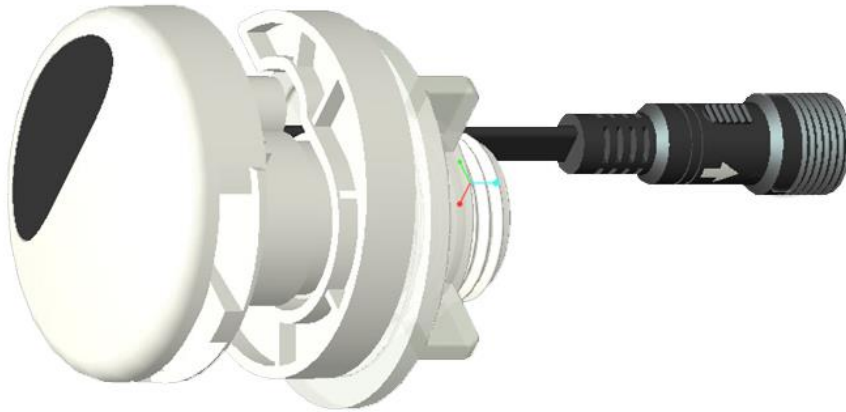

Schmied

- The presence of the user's at the sensor activates the flow of water
- Clean Minimalist Hygienic Design
- Water Efficient
- Commercial Grade
- Low Maintenance
- Unique Design

PRODUCT SPECIFICATIONS

Integrated Urinal Sensor (AC & DC) With Manual Override Button
 Dimension: 45.3mm x 52.3mm
 Material: Plastic White

TECHNICAL SPECIFICATIONS