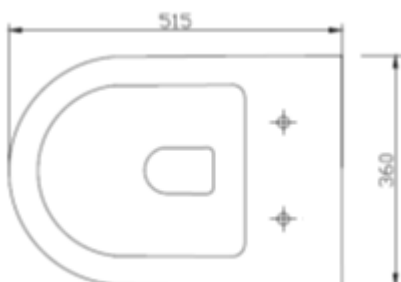

## PRODUCT SPECIFICATIONS

Wall Hung WC with heavy duty seat and cover

Material: Ceramic / Glossy white

Size: 515 x 360 x 345mm

Mounting Hole: 180mm

Flushing: Rimless wash down

## TECHNICAL SPECIFICATIONS

Unit in millimetres.