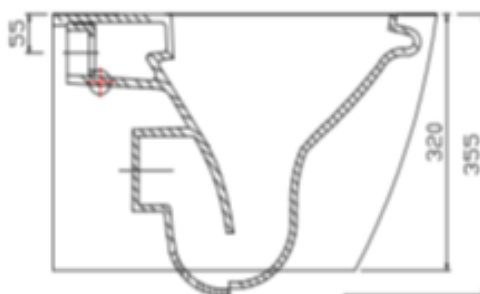

TECHNICAL SPECIFICATIONS