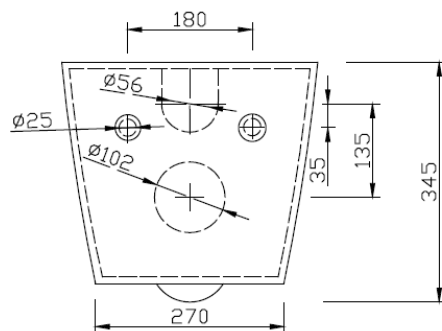

## PRODUCT SPECIFICATIONS

Wall Hung WC with heavy duty seat and cover

Material: Ceramic / Glossy white

Size: 515 x 360 x 345mm

Mounting Hole: 180mm

Flushing: Rimless wash down

## TECHNICAL SPECIFICATIONS

Unit in millimetres.