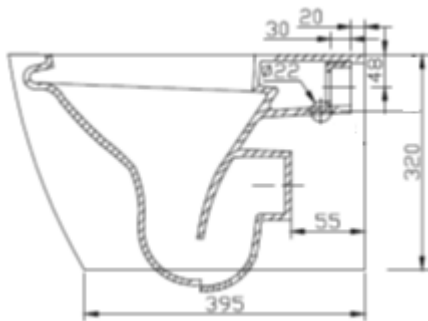

## PRODUCT SPECIFICATIONS

Wall Hung WC with heavy duty seat and cover

Material: Ceramic / Glossy white

Size: 515 x 360 x 345mm

Mounting Hole: 180mm

Flushing: Rimless wash down

## TECHNICAL SPECIFICATIONS

Unit in millimetres.