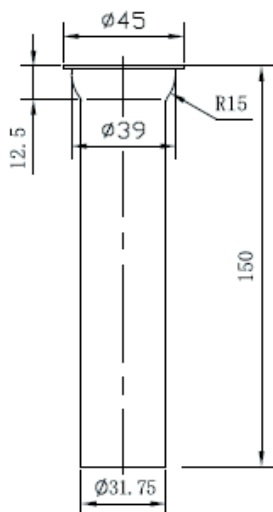

## PRODUCT SPECIFICATIONS

Material: Chrome Plated Brass

Installation: Wall Mount

Inlet pipe: 150mm Outlet pipe : 300mm

## TECHNICAL SPECIFICATIONS

*Unit in millimetres.*