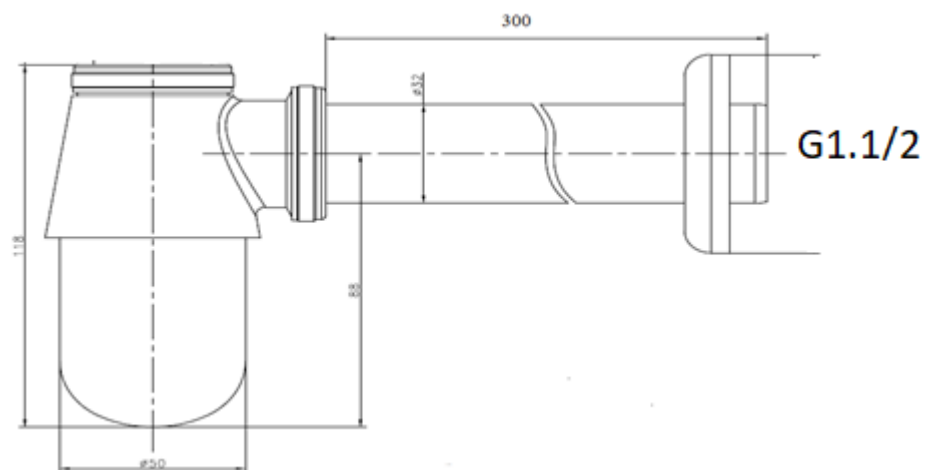

## PRODUCT SPECIFICATIONS

Material: Chrome Plated Brass

Installation: Wall Mount

Inlet pipe: 150mm Outlet pipe : 300mm

## TECHNICAL SPECIFICATIONS

*Unit in millimetres.*