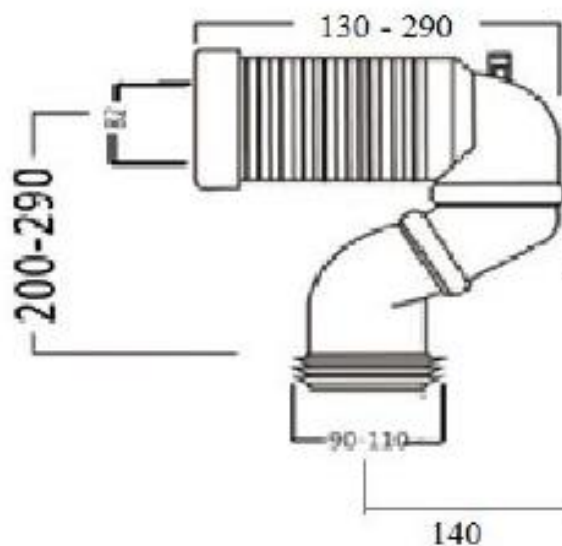

## PRODUCT SPECIFICATIONS

P-S connector for P Trap WC use to connect to floor trap.

Material: PVC

## TECHNICAL SPECIFICATIONS

*Unit in millimetres.*