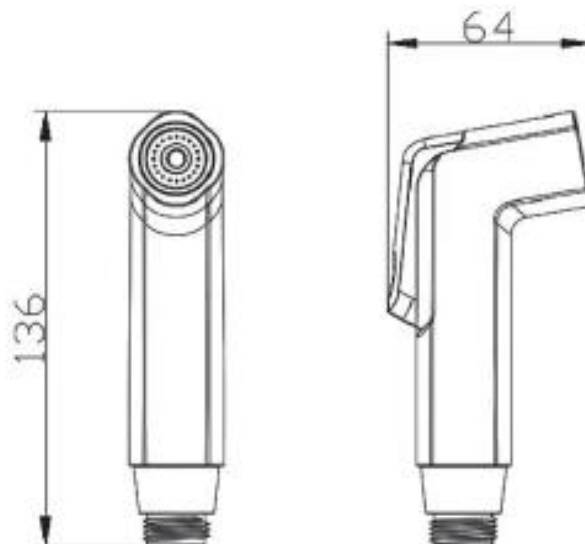

Schmied

PRODUCT SPECIFICATIONS

Material: ABS Matt Black

PVC silver hose 1.2m

Working Pressure : up to 1MPA

TECHNICAL SPECIFICATIONS

Unit in millimetres.